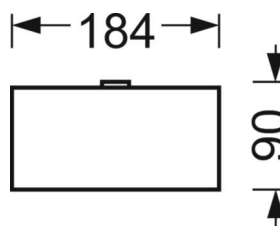

**LIGHTING TECHNOLOGY**

Placement	LED, Colour rendering/Light colour CRI ≥ 80 / 4000K
Colour tolerance (MacAdam)	3SDCM
Photobiological safety (Luminaire)	RG1
Nominal luminous flux	4860lm
LED service life	50000h L80/B10 (Tq 25°C)
Luminaire luminous efficiency	128lm/W
Beam angle	95°
UGR lat./long.	19.2 / 19.5

**MECHANICS**

Housing colour	traffic white RAL 9016
Dimensions (LxWxH/DxH)	1548mm x 184mm x 90mm
Weight (net)	9.55kg
Cable entry KE (X/Y)	0mm/70mm
Type of installation	Ceiling-mounted single installation, Ceiling-mounted trunking installation, Pendant individual mounting, Pendant light strip mounting, Pendulum mounting rail assembly on chain
Rotating mounting bracket	45° max. transverse axis / mounting with accessories on the support rail

**DEEP-LINK**

<https://www.regiolux.de/en/article/68110016600>

Reference	LED 4900lm 840
ηLB	100 %
Φ ↓/↑	100 % / 0 %
UGR lat./long.	19.2 / 19.5

**Dimensions**

L	1548 mm	Length
B	184 mm	Width
H	90 mm	Height
A1	1300 mm	Mounting distance single mounting
A3	248 mm	Mounting distance between luminaires in a light run arrangement
X	0 mm	Distance cable infeed to the center of the luminaire on the X-axis
Y	70 mm	Distance cable infeed to the center of the luminaire on the Y-axis