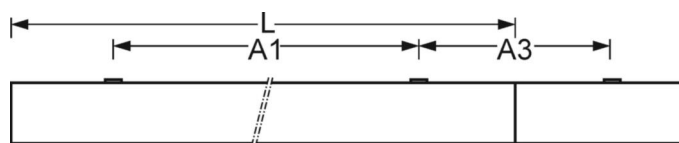

Sports hall luminaires - White louvre - direct wide distribution

Sheet steel housing Housing colour traffic white RAL 9016; Light distribution direct wide distribution by means of White louvre of sheet steel, with stable, smooth cross blades; painted white similar to RAL 9016; with V reflector, can be folded down on one side; ball impact resistant. Louvre fastening is via ball impact resistant catches that can only be opened with tools; fitted with 1x Regiolux LED unit, neutral white light colour (840) with very good colour consistency and high Ra>80 colour rendering, UGR (4H/8H) 19.5. Electrical connection via 5-pole connection terminal with plug-in contacts.; With changeover converter for emergency lighting operation on request. The accessories for pendant mounting must be ordered separately. For electrical connection to the SDT rail, SDGU BAM/ THLA universal mounting gear tray must be ordered separately.

**MECHANICS**

Housing colour	traffic white RAL 9016
Dimensions (LxWxH/DxH)	1548mm x 184mm x 90mm
Weight (net)	9.55kg
Cable entry KE (X/Y)	0mm/70mm
Type of installation	Ceiling-mounted single installation, Ceiling-mounted trunking installation, Pendant individual mounting, Pendant light strip mounting, Pendulum mounting rail assembly on chain
Rotating mounting bracket	45° max. transverse axis / mounting with accessories on the support rail

**DEEP-LINK**

<https://www.regiolux.de/en/article/68110016600>

Reference	LED 4900lm 840
ηLB	100 %
Φ ↓/↑	100 % / 0 %
UGR lat./long.	19.2 / 19.5

**Dimensions**

L	1548 mm	Length
B	184 mm	Width
H	90 mm	Height
A1	1300 mm	Mounting distance single mounting
A3	248 mm	Mounting distance between luminaires in a light run arrangement
X	0 mm	Distance cable infeed to the center of the luminaire on the X-axis
Y	70 mm	Distance cable infeed to the center of the luminaire on the Y-axis