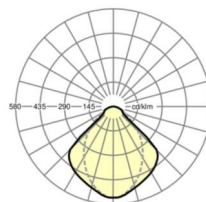

**LIGHTING TECHNOLOGY**

Placement	LED, Colour rendering/Light colour CRI ≥ 80 / 4000K
Colour tolerance (MacAdam)	3SDCM
Photobiological safety (Luminaire)	RG1
Nominal luminous flux	4860lm
LED service life	50000h L80/B10 (Tq 25°C)
Luminaire luminous efficiency	128lm/W
Beam angle	95°
UGR lat./long.	19.2 / 19.5

**MECHANICS**

Housing colour	traffic white RAL 9016
Dimensions (LxWxH/DxH)	1548mm x 184mm x 90mm
Weight (net)	9.55kg
Cable entry KE (X/Y)	0mm/70mm
Type of installation	Ceiling-mounted single installation, Ceiling-mounted trunking installation, Pendant individual mounting, Pendant light strip mounting, Pendulum mounting rail assembly on chain
Rotating mounting bracket	45° max. transverse axis / mounting with accessories on the support rail

**DEEP-LINK**

<https://www.regiolux.de/en/article/68110016600>

Reference	LED 4900lm 840
ηLB	100 %
Φ ↓/↑	100 % / 0 %
UGR lat./long.	19.2 / 19.5

**Dimensions**

L	1548 mm	Length
B	184 mm	Width
H	90 mm	Height
A1	1300 mm	Mounting distance single mounting
A3	248 mm	Mounting distance between luminaires in a light run arrangement
X	0 mm	Distance cable infeed to the center of the luminaire on the X-axis
Y	70 mm	Distance cable infeed to the center of the luminaire on the Y-axis